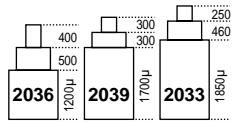

MADE IN JAPAN

BASIC RANGE
2035 SERIES

6³/₄ x 8³/₃₂

10¹/₂

2025
height 3.15mm
3 year battery life (SR626SW)

2035
height 3.15mm
3 year battery life (SR626SW)

2036/2039/2033
height 3.15mm
3 year battery life (SR626SW)
higher hand height

2034
height 3.15mm
high-torque for second-disc battery (SR626SW)

213D
height 4.40mm
1.2 year battery life (SR626SW)
second disc under dial

NEW

BASIC RANGE

6³/₄ x 8³/₃₂

10¹/₂

2015
height 4.15mm
3 year battery life (SR626SW)

2005
height 4.15mm
3 year battery life (SR626SW)

2115
height 4.15mm
3 year battery life (SR626SW)

2105
height 4.15mm
3 year battery life (SR626SW)

SUPER FLAT RANGE

6³/₄ x 8³/₃₂

9T22 **NEW**
height 1.90mm
2 year battery life (SR616SW)

3 3/4'''

5R21
height 1.9mm
3 year battery life (SR416SW)
size: 9.0 x 13.2 x 13.5mm

5R32
height 2.00mm
2 year battery life (SR416SW)
size: 9.0 x 13.2 x 13.5mm

5 1/2 x 6 3/4'''

5Y20
height 2.54mm
3 year battery life (SR521SW)